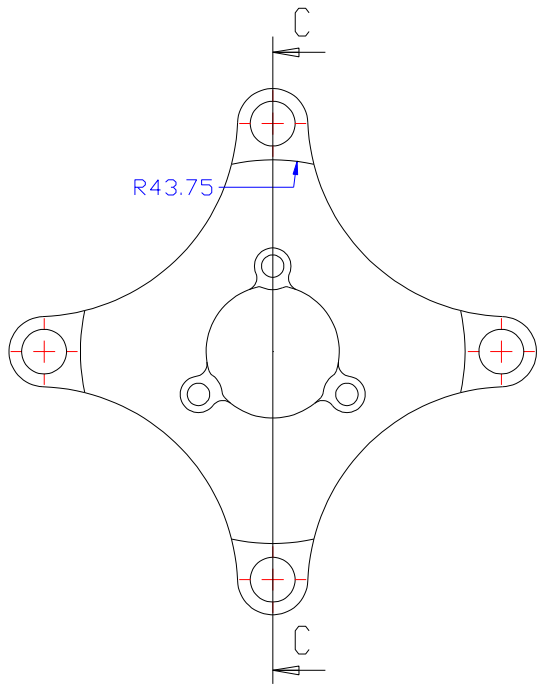

Gates Carbon Drive CenterTrack 46T with 7.5T Spider (5.3 style)

2014/12/03

SECTION C-C

50.4mm
Belt line