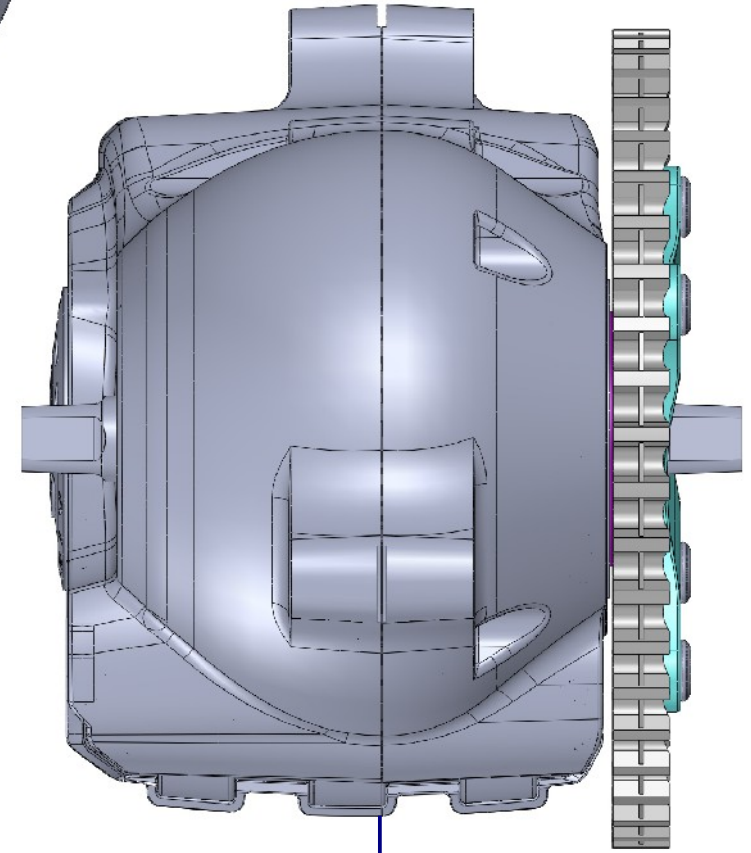

Gates Carbon Drive CenterTrack 46T with 7.5T Spider (5.3 style)

2014/12/03

SECTION C-C

50.4mm
Belt line