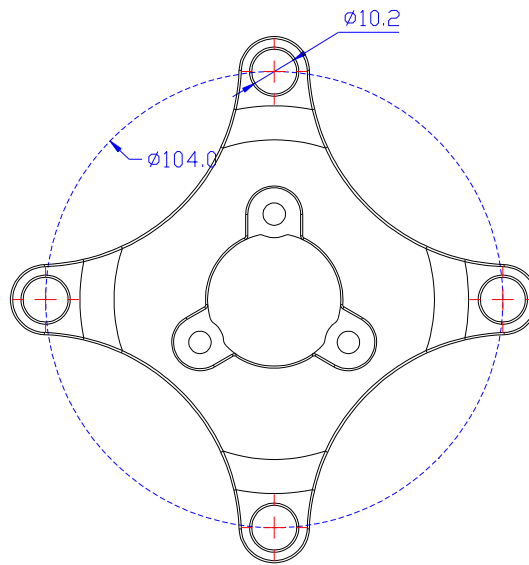

Gates Carbon Drive CenterTrack 46T with 7.5T Spider (5.3 style)

2014/12/03

SECTION C-C

50.4mm
Belt line