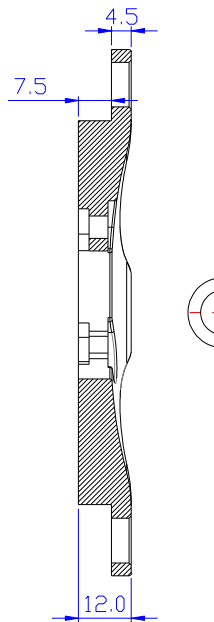

Gates Carbon Drive CenterTrack 46T with 7.5T Spider (5.3 style)

2014/12/03

SECTION C-C

50.4mm
Belt line