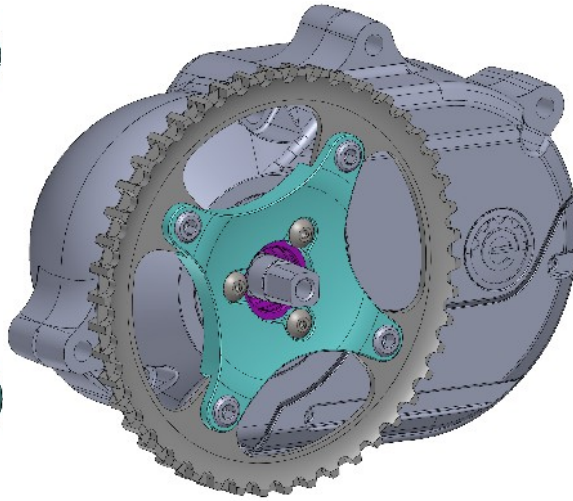

Gates Carbon Drive CenterTrack 46T with 7.5T Spider (5.3 style)

2014/12/03

SECTION C-C

50.4mm
Belt line